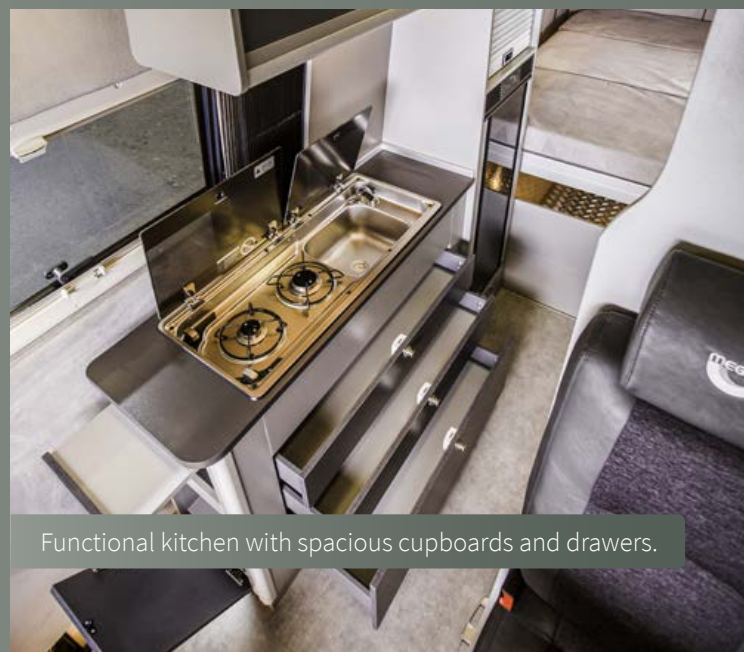

Basic version - color CPL natural oak Halifax.

Optimal seat configuration with extendable seat unit for even more comfort.

Intelligent arrangement for carefree use.

Functional kitchen with spacious cupboards and drawers.