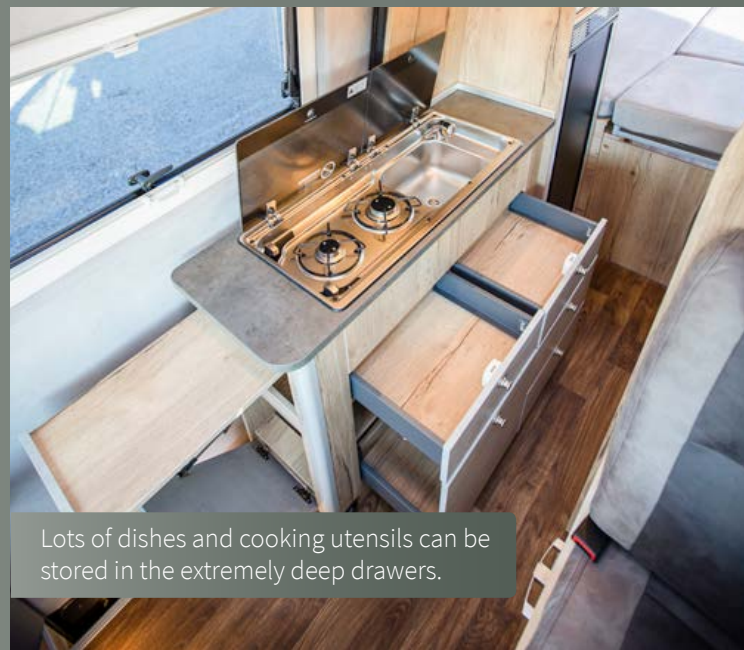

680
MEGAVARIO AKTIV

Every centimeter is used in the floor plan of our vehicles, from two captain's chairs in the front and a pull-out bench in the back, to the kitchen with a magnificent refrigerator and unsurpassed levels of equipment. Then there is a top quality double bed in the back, which can be converted into two single beds with stairs for easier access. Real luxury on your travels, **MEGA VARIO AKTIV 680**, is just one way in which MEGA MOBIL helps travelers to enjoy the freedom that can only be found on the open road.

Basic version - color CPL oak Halifax.

The dining area with an extendable table complements the kitchen perfectly.

The spacious bathroom leaves nothing to be desired and offers twice the storage space.

Lots of dishes and cooking utensils can be stored in the extremely deep drawers.