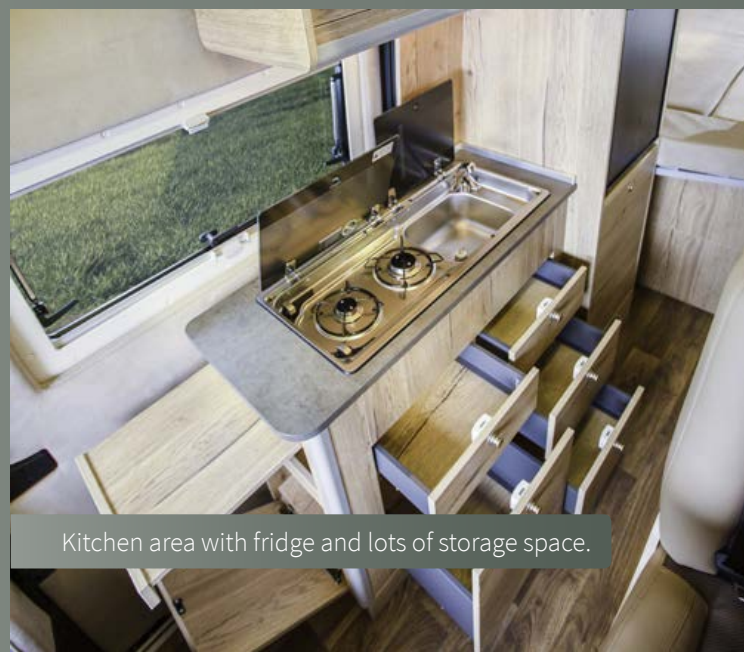

Basic version - color CPL oak Halifax.

Dinette: Spacious, elegant, cozy.

Large bathroom - separate shower and wash mixer.

Kitchen area with fridge and lots of storage space.

MEGASPORT 640

Comfortable sleeping - large double bed in the back.