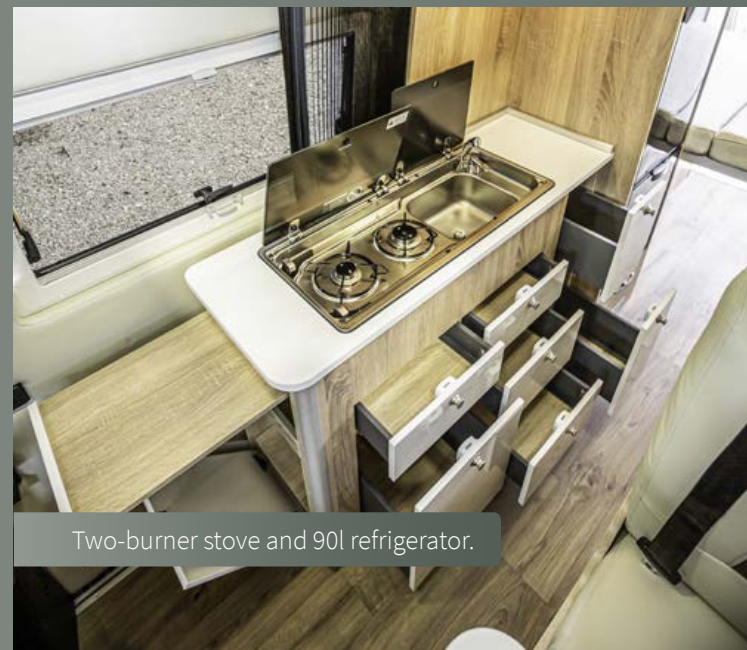

Basic version - color CPL oak Bardolino.

Comfortable seating for a pleasant get-together for *up to 4 people*.

Large bathroom – simple, yet spacious.

Every storage space is important.

Two-burner stove and 90l refrigerator.

Basic version - color CPL oak Halifax.

Dinette: Spacious, elegant, cozy.

Large bathroom - separate shower and wash mixer.

Kitchen area with fridge and lots of storage space.

MEGASPORT 640

Comfortable sleeping - large double bed in the back.