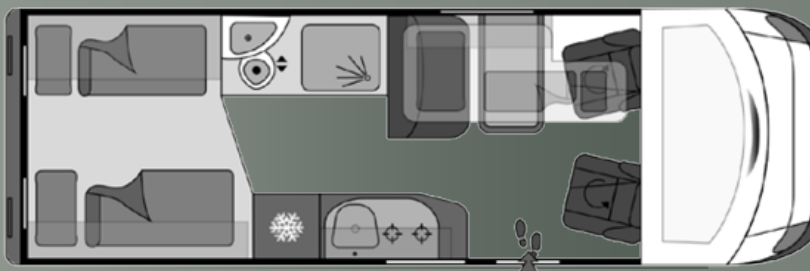

Basic version - color CPL oak Halifax.

Dinette: Spacious, elegant, cozy.

Large bathroom - separate shower and wash mixer.

Kitchen area with fridge and lots of storage space.

MEGASPORT 640

Comfortable sleeping - large double bed in the back.